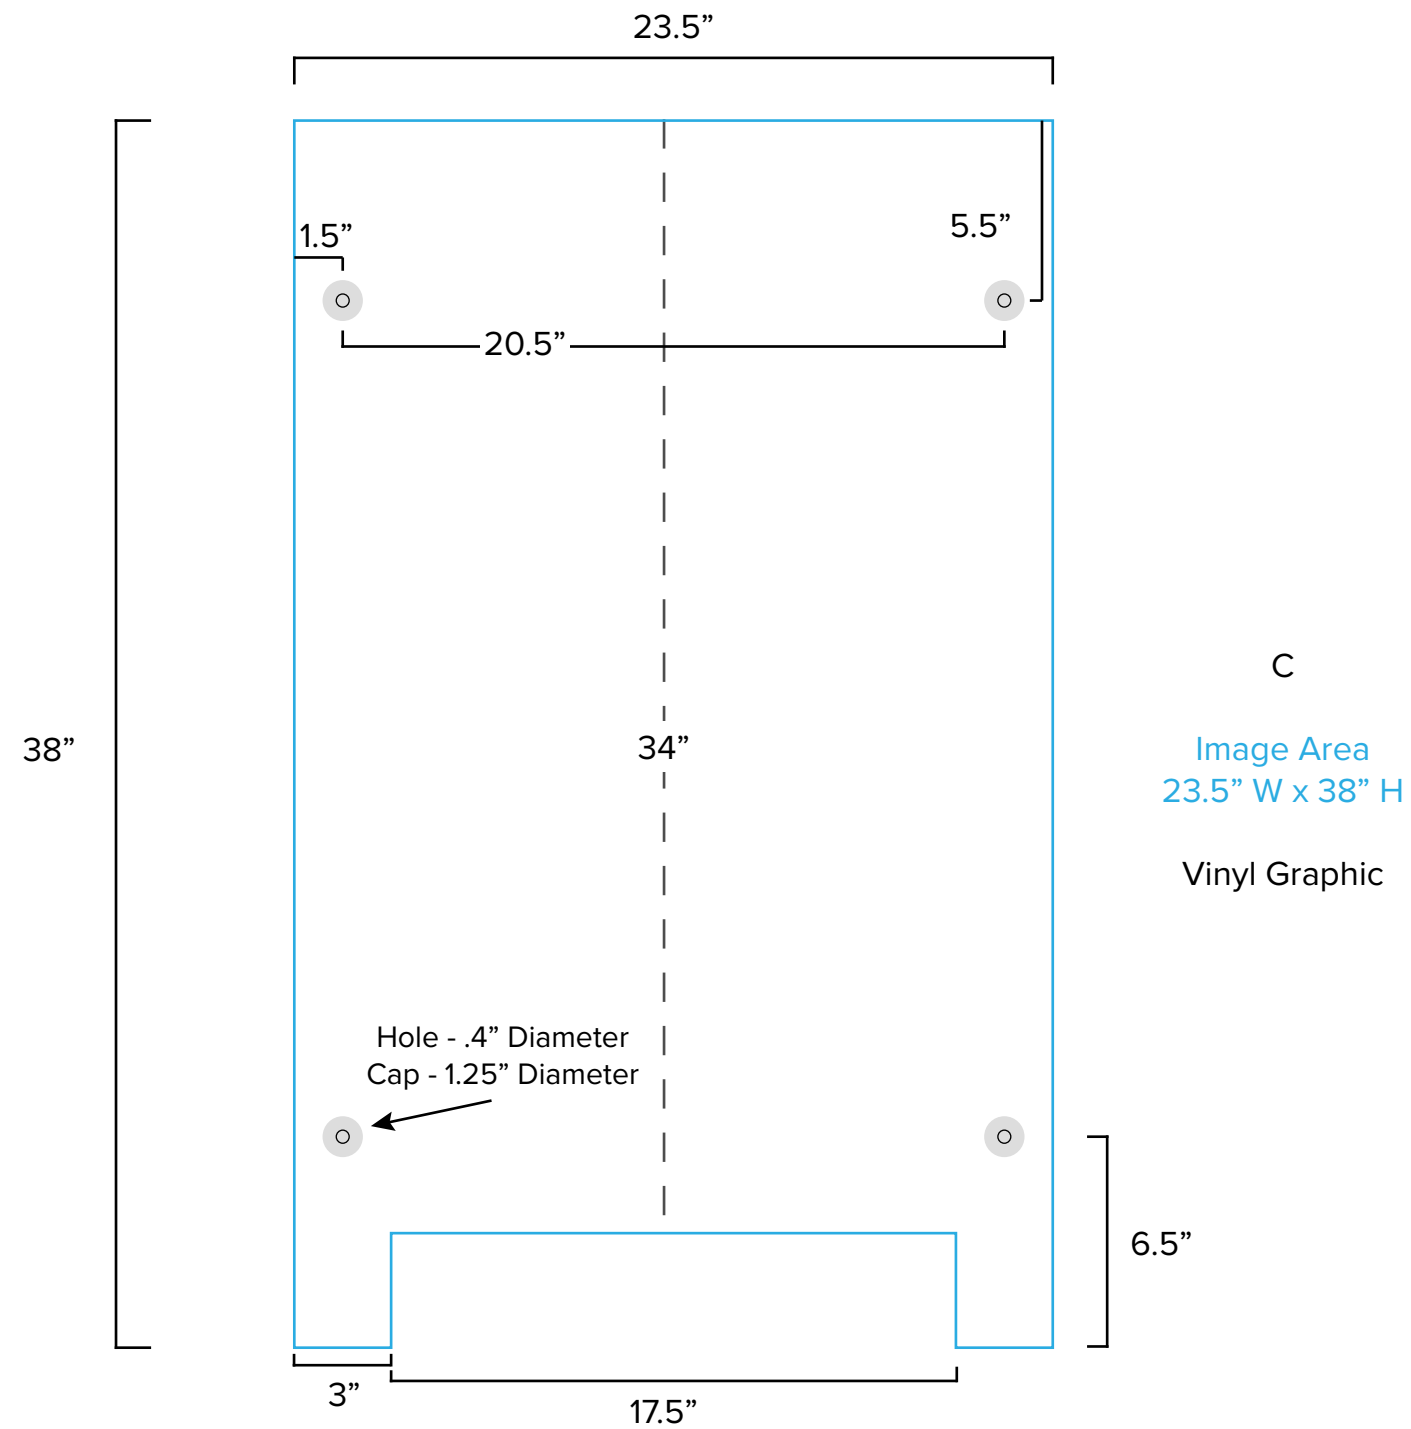

Graphic Template  
10 x 10 Inline Exhibit  
Backwall with Convex Panel - SEG Graphics

NOTE: All Raster Art (jpg, tiff,psd, png, etc.) must be at least 100 dpi at print size.  
Standard kits are often customized. Please check with Customer Service to ensure that this template matches your specific job.

### Backwall Workstation Countertop – Vinyl Graphics

Graphics **NOT** included in base price. Please request pricing.

NOTE: All Raster Art (jpg, tiff, psd, png, etc.) must be at least 100 dpi at print size.

Standard kits are often customized. Please check with Customer Service to ensure that this template matches your specific job.

Graphic Template  
Portable Counter – Vinyl Graphic

NOTE: All Raster Art (jpg, tiff,psd, png, etc.) must be at least 100 dpi at print size.  
Standard kits are often customized. Please check with Customer Service to ensure that this template matches your specific job.