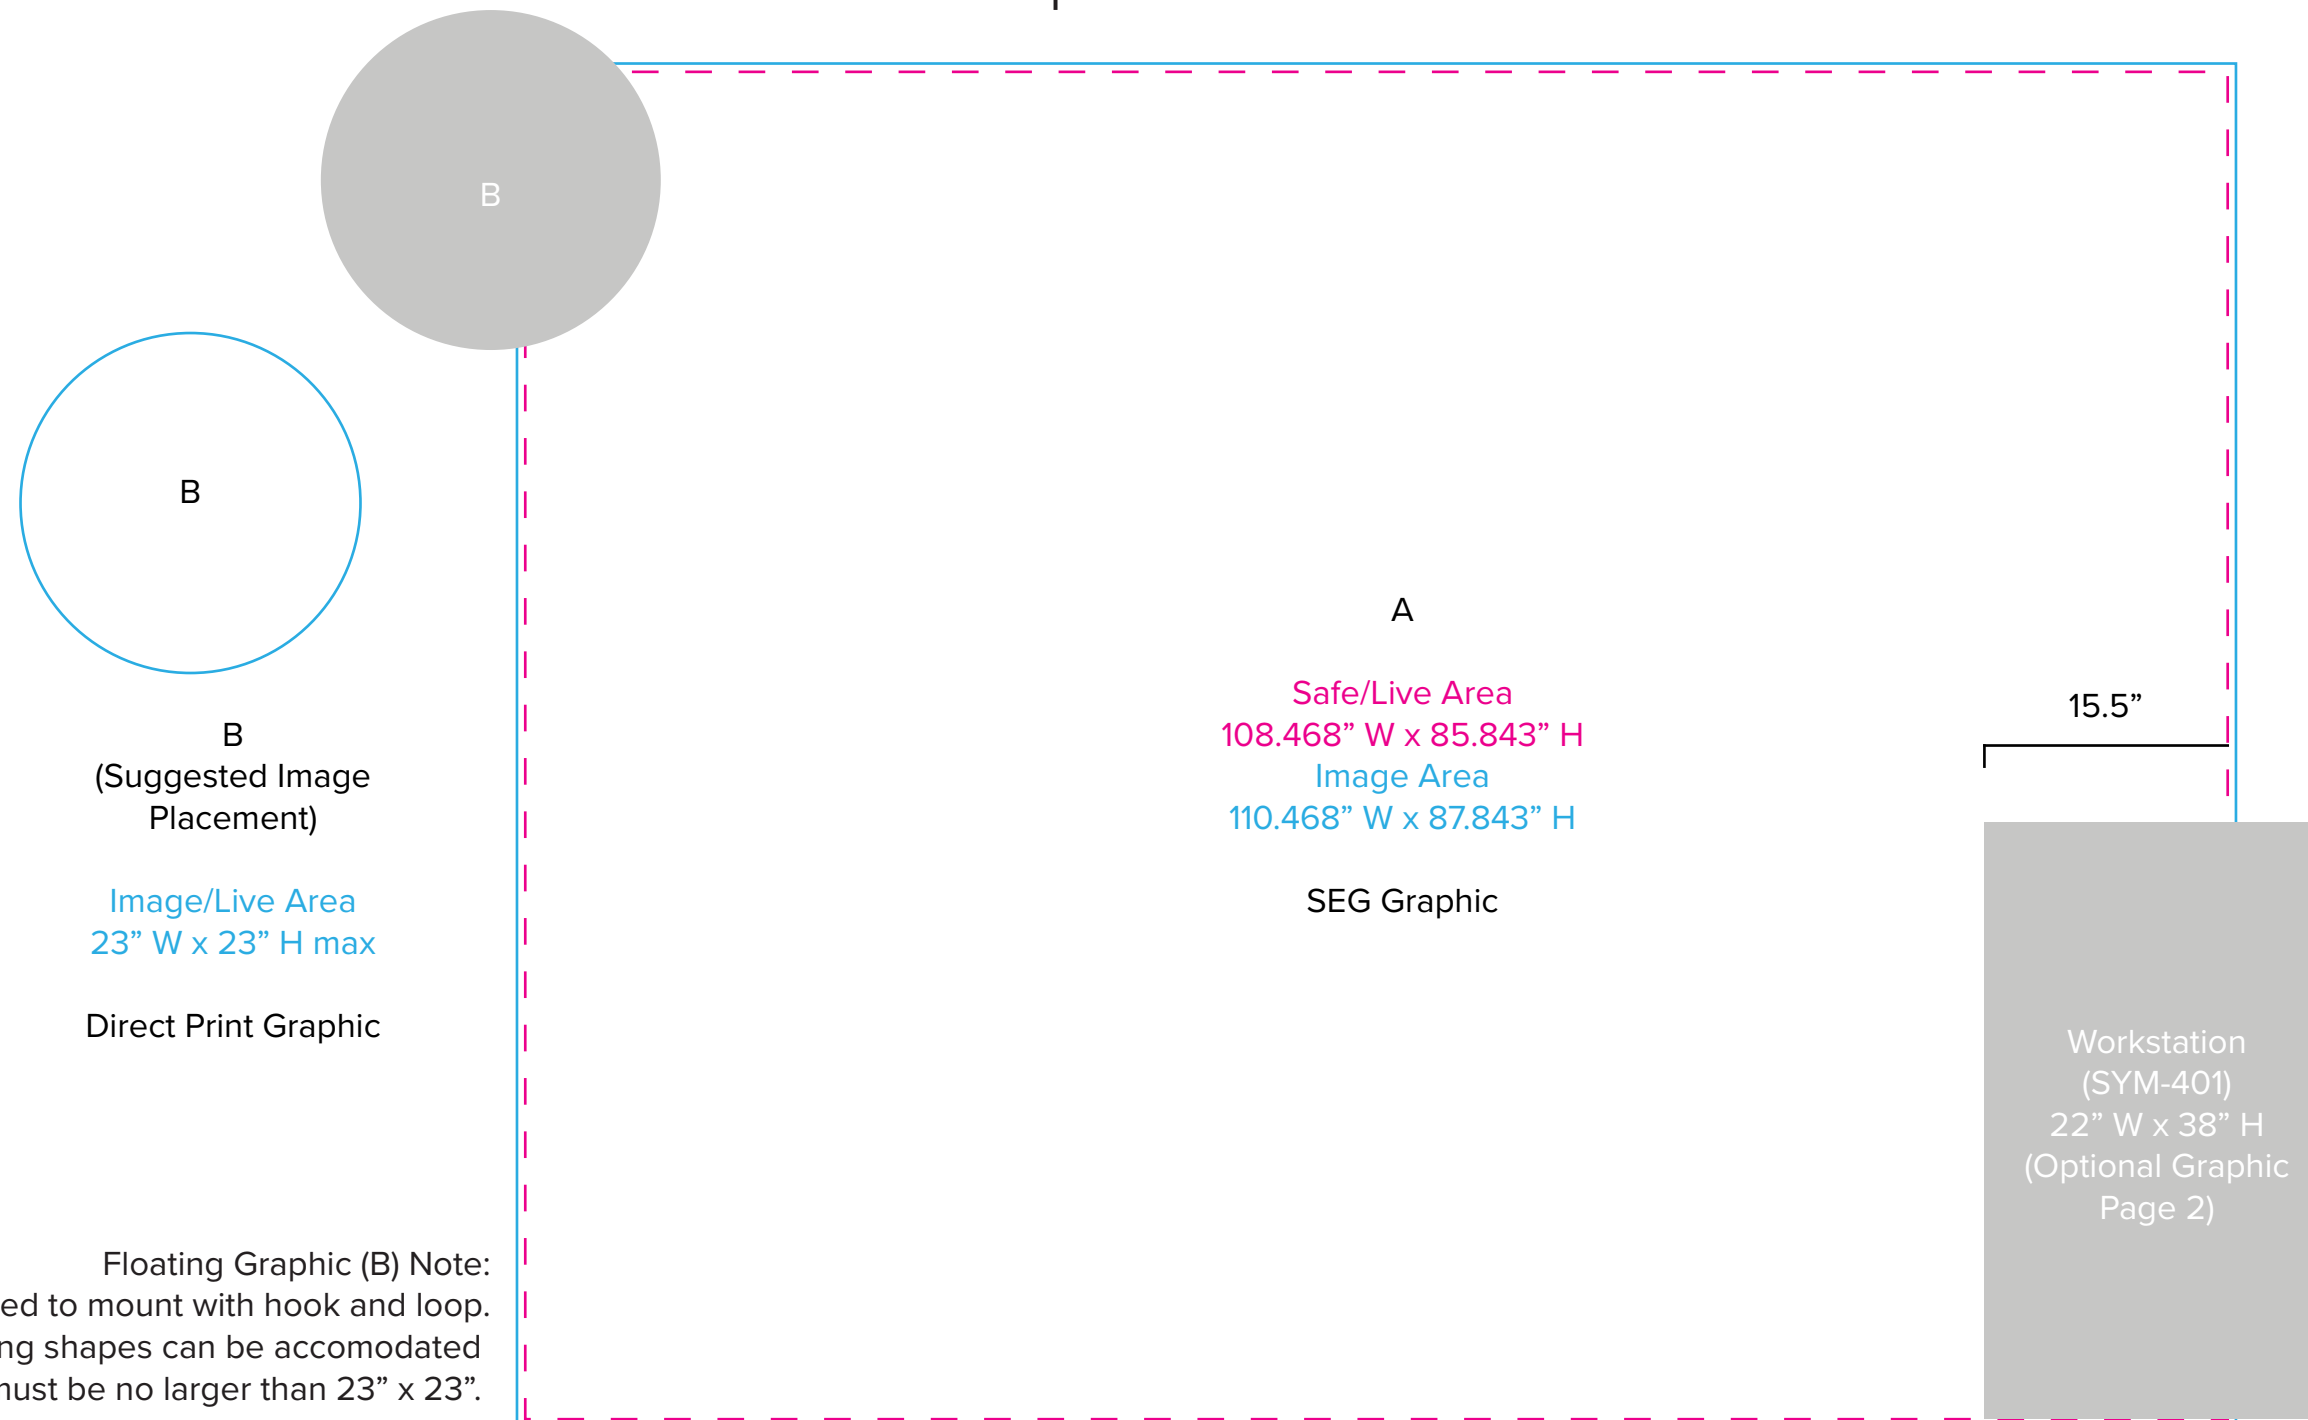

Graphic Template  
10 x 10 Inline Exhibit  
Backwall with Convex Panel - SEG Graphics

NOTE: All Raster Art (jpg, tiff,psd, png, etc.) must be at least 100 dpi at print size.  
Standard kits are often customized. Please check with Customer Service to ensure that this template matches your specific job.

## Graphic Template

### Backwall Workstation Countertop – Vinyl Graphics

Graphics **NOT** included in base price. Please request pricing.

NOTE: All Raster Art (jpg, tiff, psd, png, etc.) must be at least 100 dpi at print size.

Standard kits are often customized. Please check with Customer Service to ensure that this template matches your specific job.

Graphic Template  
Portable Counter – Vinyl Graphic

NOTE: All Raster Art (jpg, tiff,psd, png, etc.) must be at least 100 dpi at print size.  
Standard kits are often customized. Please check with Customer Service to ensure that this template matches your specific job.