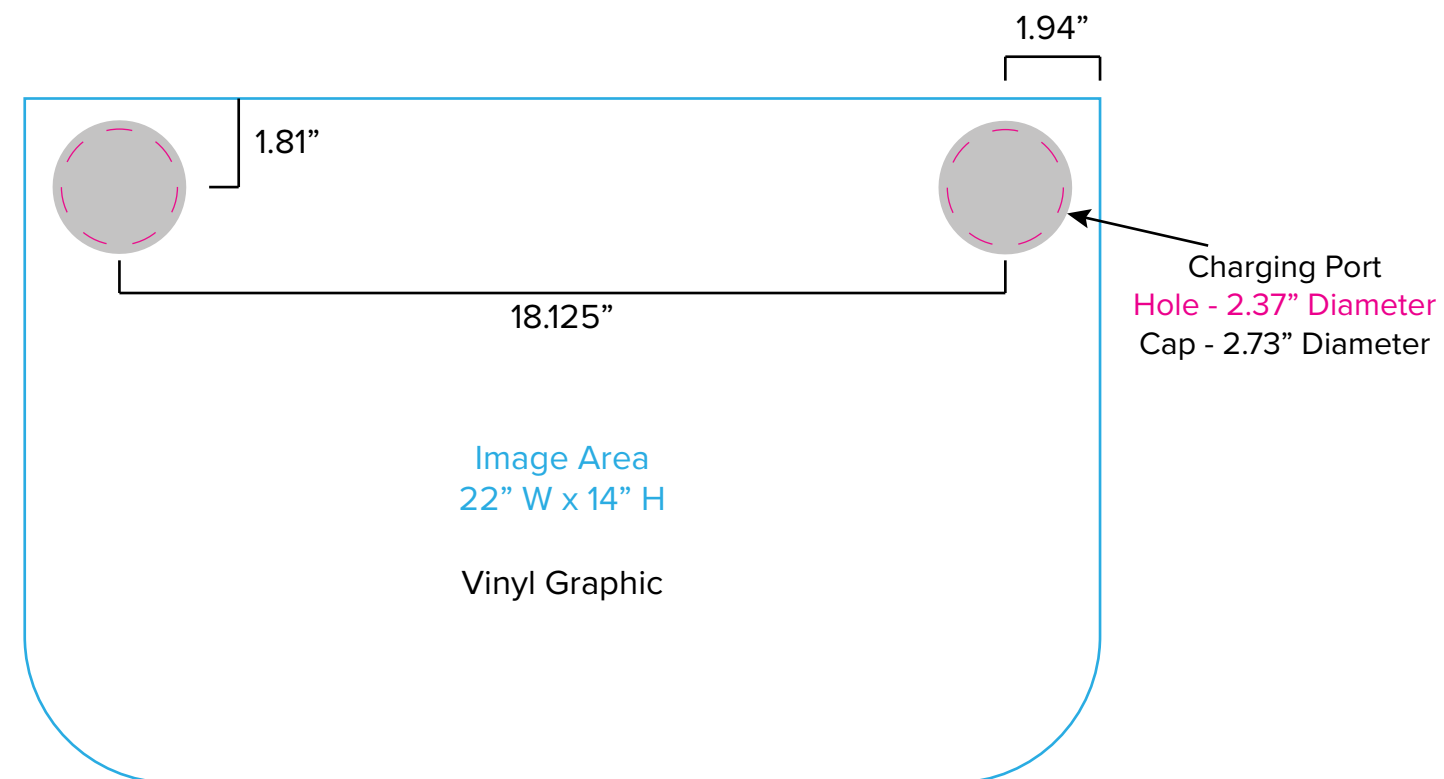

Graphic Template  
10 x 10 Inline Exhibit  
Backwall with Convex Panel - SEG Graphics

NOTE: All Raster Art (jpg, tiff,psd, png, etc.) must be at least 100 dpi at print size.  
Standard kits are often customized. Please check with Customer Service to ensure that this template matches your specific job.

## Graphic Template

### Backwall Workstation Countertop – Vinyl Graphics

Graphics **NOT** included in base price. Please request pricing.

NOTE: All Raster Art (jpg, tiff, psd, png, etc.) must be at least 100 dpi at print size.

Standard kits are often customized. Please check with Customer Service to ensure that this template matches your specific job.

Graphic Template  
Portable Counter – Vinyl Graphic

NOTE: All Raster Art (jpg, tiff,psd, png, etc.) must be at least 100 dpi at print size.  
Standard kits are often customized. Please check with Customer Service to ensure that this template matches your specific job.